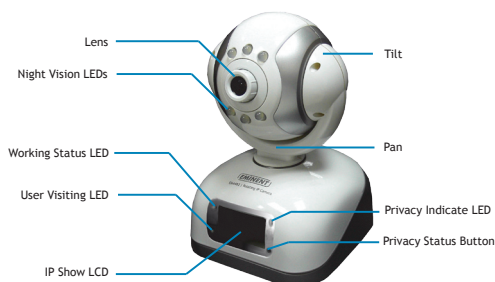

## Rotating Internet Camera

**TECHNICAL SPECIFICATIONS:**

Resolution: VGA (640X480), CIF (320x240) and QCIF (160x120)  
Video Compression: M-JPEG  
Extra functions: 6 LEDs for night vision, Motion Detection and digital zoom function  
General: 2 Sensors, 1 Relay input, customizable user alarm features (Lights, Sounds etc.)  
Webserver: Built-in webserver with 3 classes: guest, user and admin.  
Connector: 10/100 RJ-45 Network connector

### Remote control your IP camera and watch live video!

You want full control when monitoring your home or office? Then the Eminent Rotating Internet Camera is just the camera for you! With this Pan Tilt webcam you'll always be centered on the right subject. The camera can rotate up, down left and right remotely. You can easily control the camera by accessing the built-in web page. You're not at home? No problem! The Rotating Internet Camera can simply store captured images with its built-in Compactflash (CF) reader, for you to inspect later.

Because you would like to show live video to your friends, the camera includes 3 levels of access. 'Guests' can only see video. 'Users' can also rotate your camera. And as an administrator, you'll have full control over your own camera.

Video moments can be saved directly to harddisk from the built-in webpage. You won't miss a moment thanks to the Eminent Rotating Internet Camera! The camera comes with a bracket for wall or ceiling mounting.