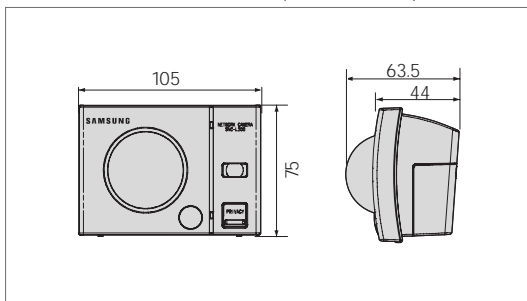

Dimensions (unit : mm)

Front Panel

## Specifications

	SNC-L200	SNC-L200W
Camera	Image Sensor White Balance Focus Min. Scene Illumination Pan/Tilt Range Pan/Tilt Speed Number of Preset Flash LED-LED Lens Degree Flash LED-Lux/Range PIR Sensor-Left/Right PIR Sensor-Up/Down PIR Sensor-Range	1/4" 320,000 Pixels CMOS Pixels Auto Fixed 1m ~ Infinity 1 ~ 10,000 Lux Pan(50 ° Left ~ 50 ° Right)/Tilt(40 ° Down~ 10 ° Up) 50 ° /Sec 8 ea 45 ° 8 Lux/3 m 40 ° 85 ° 3 m
Network & Server	Network Connection Network Service Network Protocol Image Compression Video Streaming Format Resolution Frame Rate-640x480 Frame Rate-320x240 File Size-640x480 File Size-320x240 File Size-160x120 Authentication IP Router(AP)-LinkSys IP Router(AP)-Netgear IP Router(AP)-D-Link Simultaneous Viewer Pre-Alarm Camera Recording Frame Rate Control Free DDNS Compatible WAP-O/S WAP-WAP Version WAP-Browser WAP-display size WAP-Video Codec WAP-Service area WAP-URL support Wireless-Protocol Wireless-Frequency Wireless-Range Wireless-Throughput	10/100Base-T Fixed IP, Cable Modem, ADSL, DHCP, IP Router TCP/IP, UDP, ARP, HTTP, SMTP, FTP, Telnet, DHCP, PPPoE JPEG M-JPEG 640x480, 320x240, 160x120 15 fps 30 fps 12KB(Low), 17KB(Normal), 25KB(High) 4KB(Low), 7KB(Normal), 9KB(High) 2KB(Low), 3KB(Normal), 4KB(High) ID/Password Authentication WRT54G WGR614v4 DI-624+ 10 Persons yes yes (save on users PC via network) 10/50/100/150/300 Fps yes (A free Service that require upgrade) Embedded Linux WAP20 open browser 160x120, 320x240 M-JPEG USA yes IEEE 802.11b 2.4 Ghz 100 ~ 150 feet 11 Mbps
Power Requirement	8.4V DC, 1A	8.4V DC, 1A
Power Consumption	5W	5W
Weight-Net	400g	400g
Dimension(WxHxD)-Net	105 x 75 x 48 mm	105 x 75 x 63.5 mm