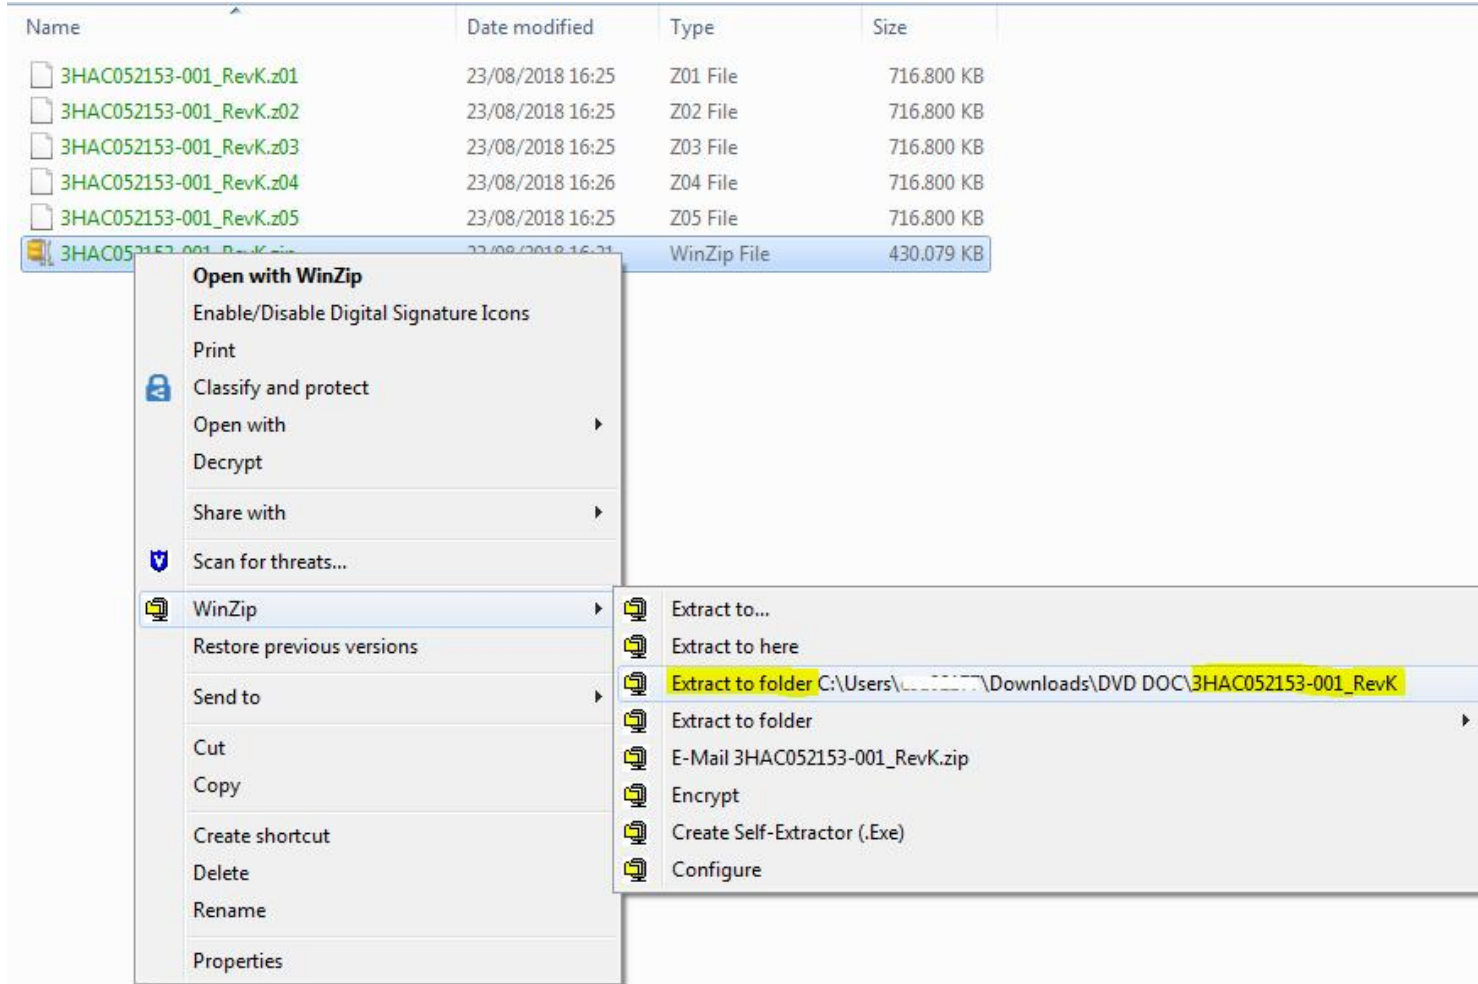

Descarga completa de la documentación

Descomprimir paquete de documentación

Toda la documentación
en todos los idiomas.
(Es decir, el DVD)