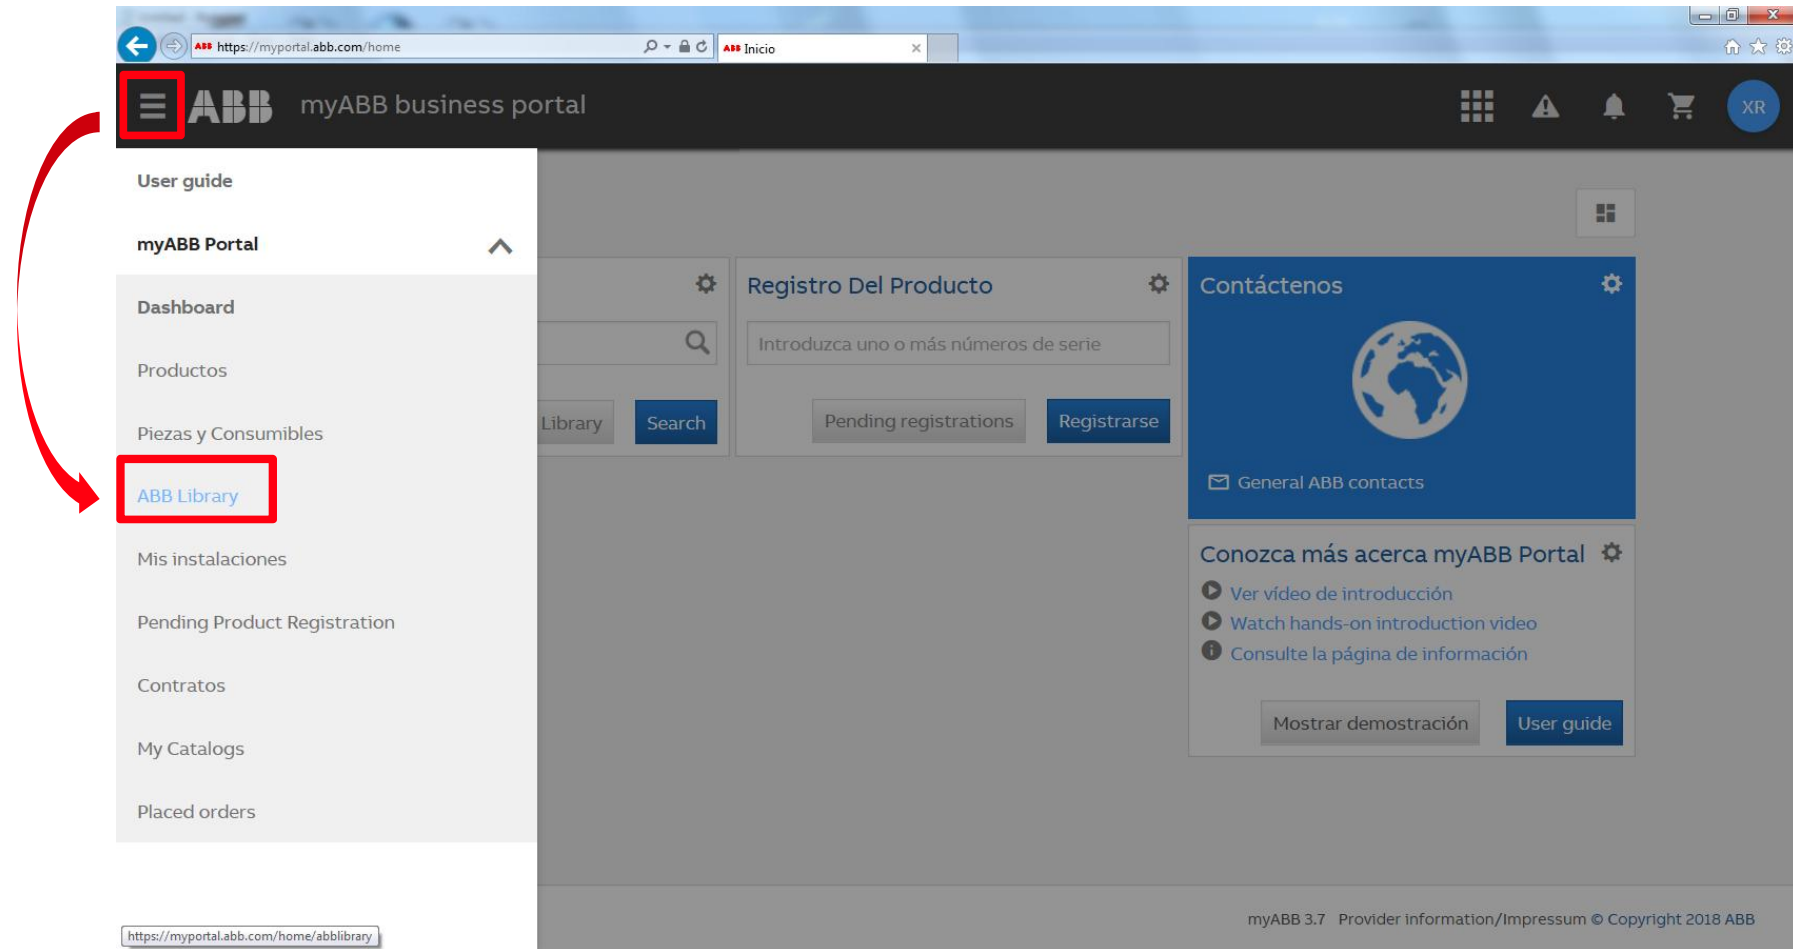

Búsqueda de manuales en ABB Library

Widget

The screenshot displays the myABB business portal dashboard. The search widget, titled "Search ABB Library", is highlighted with a red box and a red arrow pointing to it. The widget contains a search input field with the placeholder text "Type a query...", a search icon, and two buttons: "Go to ABB Library" and "Search". Other widgets visible on the dashboard include "Registro Del Producto" with a search field for product numbers and a "Registrarse" button, and "Contáctenos" with a globe icon and a "General ABB contacts" link. At the bottom right, there is a "Conozca más acerca myABB Portal" section with links for "Ver vídeo de introducción", "Watch hands-on introduction video", and "Consulte la página de información", along with "Mostrar demostración" and "User guide" buttons.

Búsqueda de manuales en ABB Library

Menú principal

Búsqueda de manuales en ABB Library

Búsqueda por palabra clave o concepto. P. ej. IRB 6700

The screenshot shows the myABB business portal interface. The search bar is highlighted with a red box, and the text 'IRB 6700' is entered. A red arrow points to the search bar. The 'Search' button is also highlighted with a red box. The interface includes a navigation menu, a search bar, and several widgets: 'Registro Del Producto', 'Contáctenos', and 'Conozca más acerca myABB Portal'. The footer text reads: 'myABB 3.7 Provider information/Impressum © Copyright 2018 ABB'.