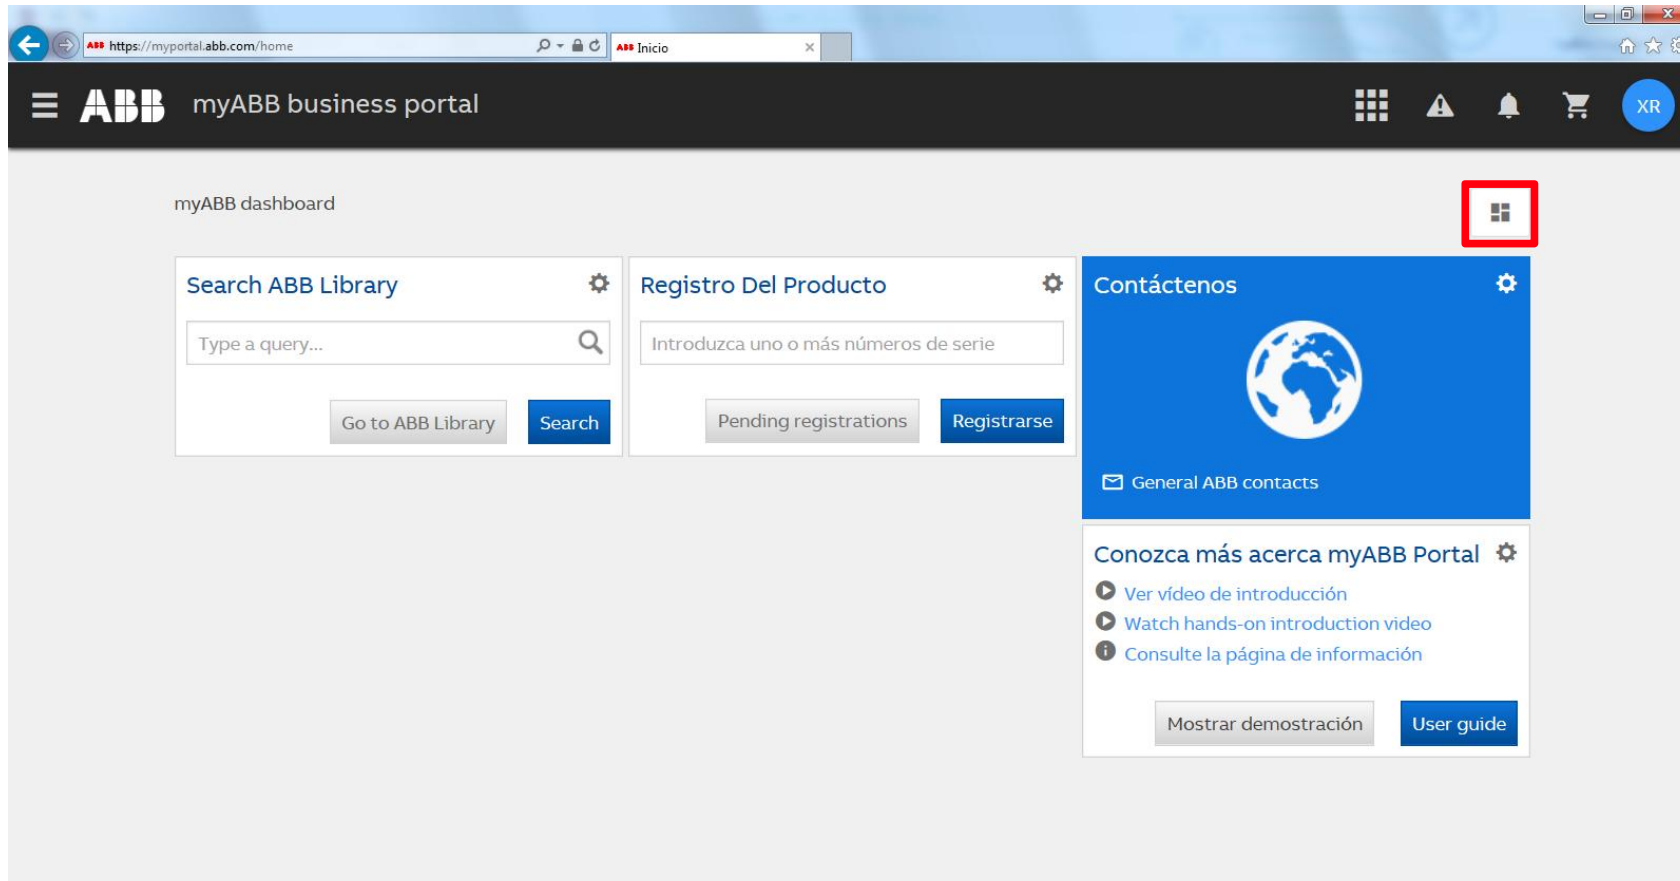

Página de inicio

Se puede personalizar

myABB 3.7 Provider information/Impressum © Copyright 2018 ABB